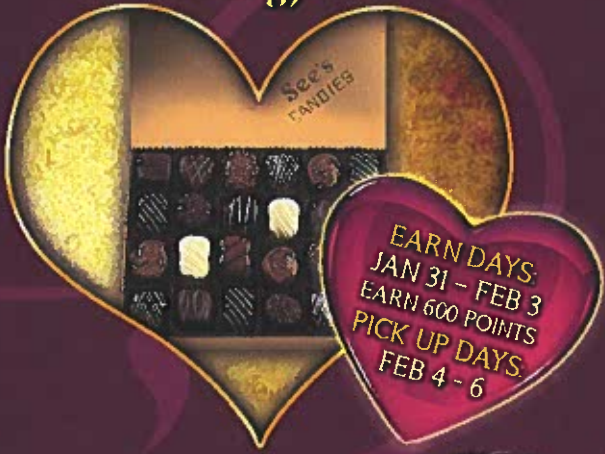

**RUNNING CREEK
CASINO**

Earn & Get

Enjoy See's Chocolates this month

1lb Truffles

EARN DAYS:
JAN 31 - FEB 3
EARN 600 POINTS
PICK UP DAYS:
FEB 4 - 6

1lb Heart Box

EARN DAYS:
FEB 7 - 10
EARN 600 POINTS
PICK UP DAYS:
FEB 11 - 13